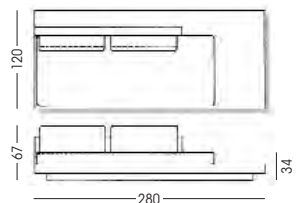

The base elements of PLATFORM are available in two lengths. This offers the possibility of adding on either on the left or on the right. You may also decide on which element the power connection should be. Please note, however, that when creating a combination with a short element the power outlet will always have to be carried by the long element.

● 28-100 VP-1
● 28-101 VP-1

● 28-110 VP-6
● 28-112 VP-6

● 28-100 VP-2
● 28-101 VP-2

● 28-110 VP-7
● 28-112 VP-7

● 28-100 VP-3
● 28-102 VP-3

28-360 VP
Couchtisch
Table basse
Couch table

● 28-100 VP-4
● 28-102 VP-4