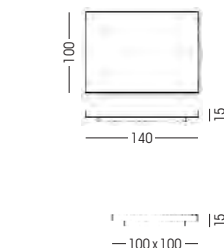

The base elements of PLATFORM are available in two lengths. This offers the possibility of adding on either on the left or on the right. You may also decide on which element the power connection should be. Please note, however, that when creating a combination with a short element the power outlet will always have to be carried by the long element.

● 28-100 VP-1
● 28-101 VP-1

● 28-110 VP-6
● 28-112 VP-6

● 28-100 VP-2
● 28-101 VP-2

● 28-110 VP-7
● 28-112 VP-7

● 28-100 VP-3
● 28-102 VP-3

28-360 VP
Couchtisch
Table basse
Couch table

● 28-100 VP-4
● 28-102 VP-4

28-362 VP
Couchtisch
Table basse
Couch table

28-361 VP
Couchtisch
Table basse
Couch table

KOMBINATION 1

● 28-100 VP-1
● 28-101 VP-1

● 28-100 VP-3
● 28-102 VP-3

KOMBINATION 2

● 28-100 VP-2
● 28-101 VP-2

● 28-100 VP-4
● 28-102 VP-4