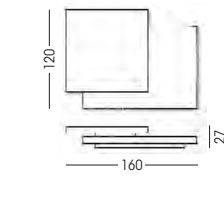

The base elements of PLATFORM are available in two lengths. This offers the possibility of adding on either on the left or on the right. You may also decide on which element the power connection should be. Please note, however, that when creating a combination with a short element the power outlet will always have to be carried by the long element.

● 28-100 VP-1
● 28-101 VP-1

● 28-110 VP-6
● 28-112 VP-6

● 28-100 VP-2
● 28-101 VP-2

● 28-110 VP-7
● 28-112 VP-7

● 28-100 VP-3
● 28-102 VP-3

28-360 VP
Couchtisch
Table basse
Couch table

● 28-100 VP-4
● 28-102 VP-4