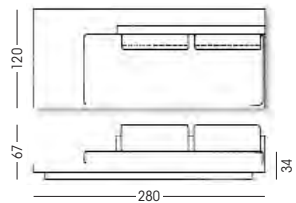

The base elements of PLATFORM are available in two lengths. This offers the possibility of adding on either on the left or on the right. You may also decide on which element the power connection should be. Please note, however, that when creating a combination with a short element the power outlet will always have to be carried by the long element.

● 28-100 VP-1
● 28-101 VP-1

● 28-110 VP-6
● 28-112 VP-6

● 28-100 VP-2
● 28-101 VP-2

● 28-110 VP-7
● 28-112 VP-7

● 28-100 VP-3
● 28-102 VP-3

28-360 VP
Couchtisch
Table basse
Couch table

● 28-100 VP-4
● 28-102 VP-4