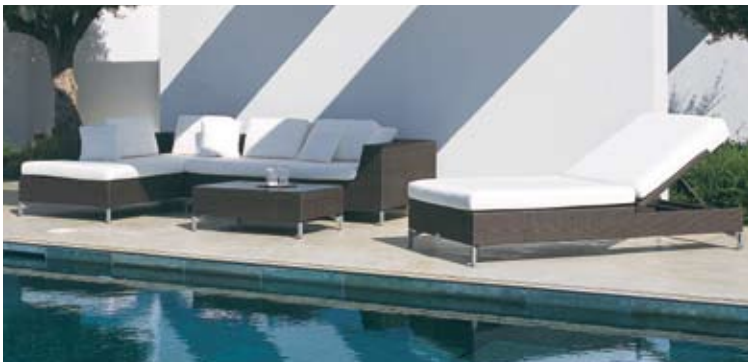

York dining set.
150 x 88cm table with 6 chairs \$1919
220 x 92cm table with 8 chairs \$2455
150 x 150cm foggy glass tables \$1495
Chairs available separately \$195 each.

Sedona modular lounge set.
Hard wearing textilene modules.
Supplied with outdoor cushions.
Available in khaki.

Siena modular lounge set.
Hard wearing textilene modules.
Supplied with outdoor cushions.
Available in black, white and khaki.

Introducing our stunning and affordable **Point** outdoor furniture collection

Patio chair with free cushion\$595
 2mm synthetic wicker.
 Available in warm broken white.

Stackable Derby sunlounger.....\$349
 With adjustable backrest.
 Available in mocca.

Our Leading European brands are on display at our Morningside Drive Flagship store, which showcases over 10,000 square feet of the finest in laid-back living.

Forum Lounger is minimalist in design - available in black, white, silver.

Cubic Bay lounging collection by Rausch Classics.

Pompano fully adjustable sunloungers by Rausch Classics.

Flagship store:

10 Morningside Drive, Kingsland, Auckland.
Phone 0800 POYNTERS or 09-815-1580.