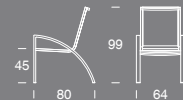

Rho

Dining armchair
R-03

Color > All aluminum & OTF colors

Material > Aluminum • OTF

> Aluminum • OTF & foam